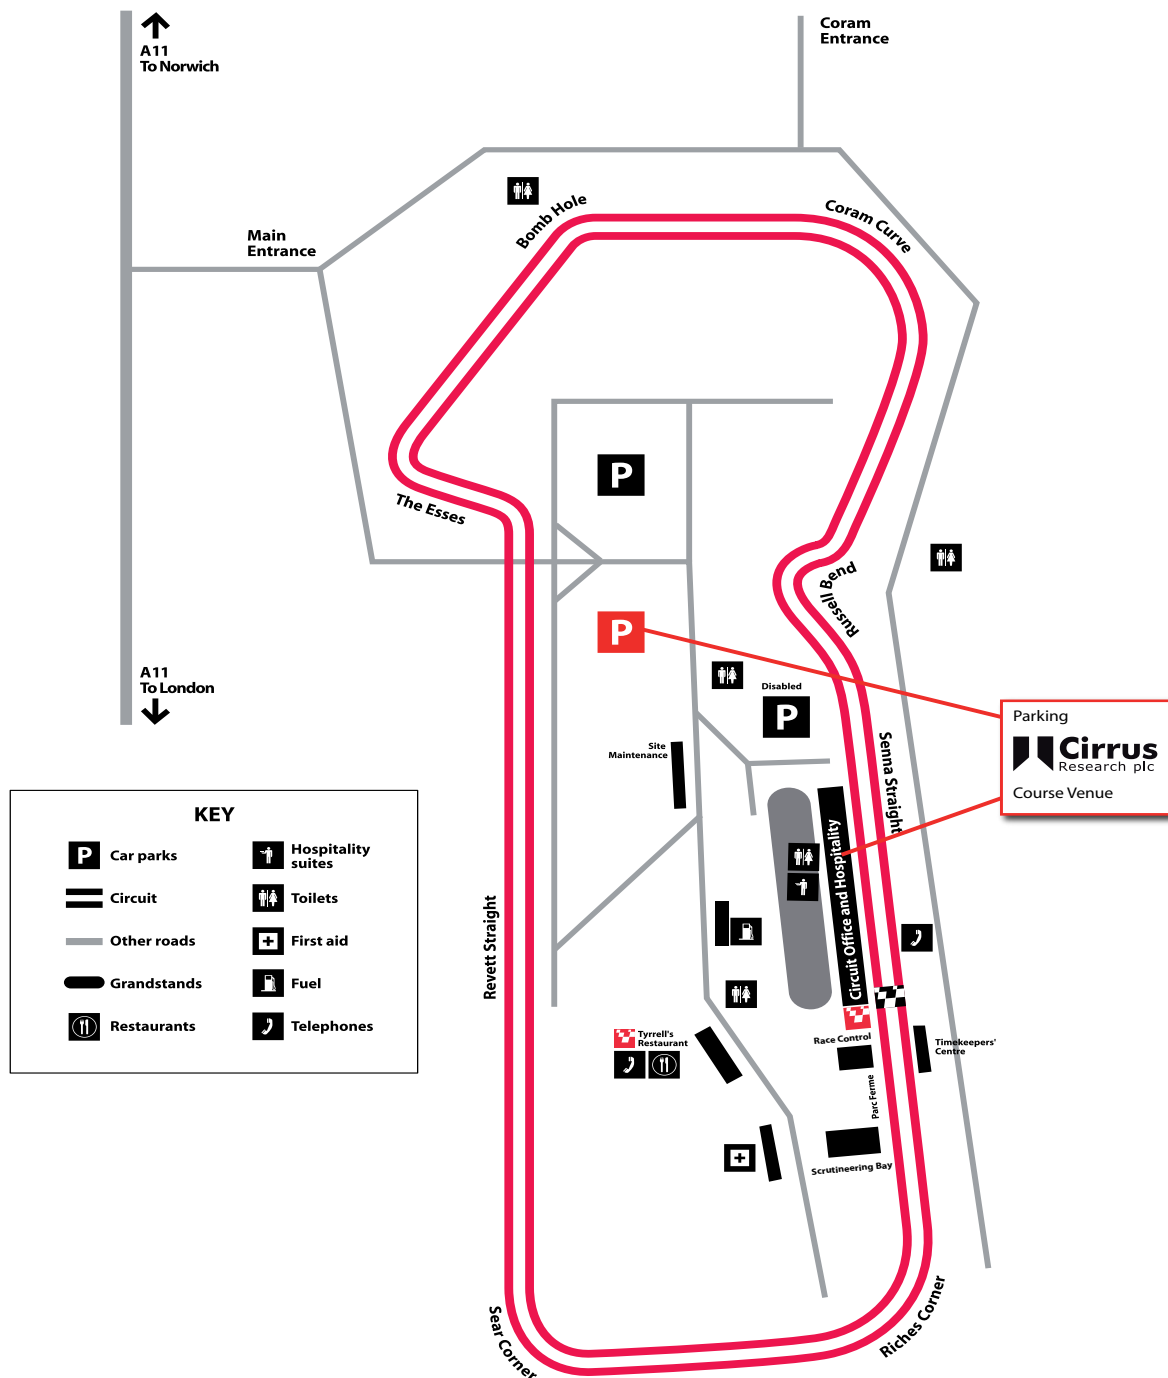

## Location & Directions

Attached is a map and directions to the Snetterton Circuit

You'll find the circuit 10 miles north-east of Thetford on the A11 from London to Norwich.

# Cirrus Product Training Course Snetterton Circuit

## Directions

You'll find the circuit 10 miles north-east of Thetford on the A11 from London to Norwich.